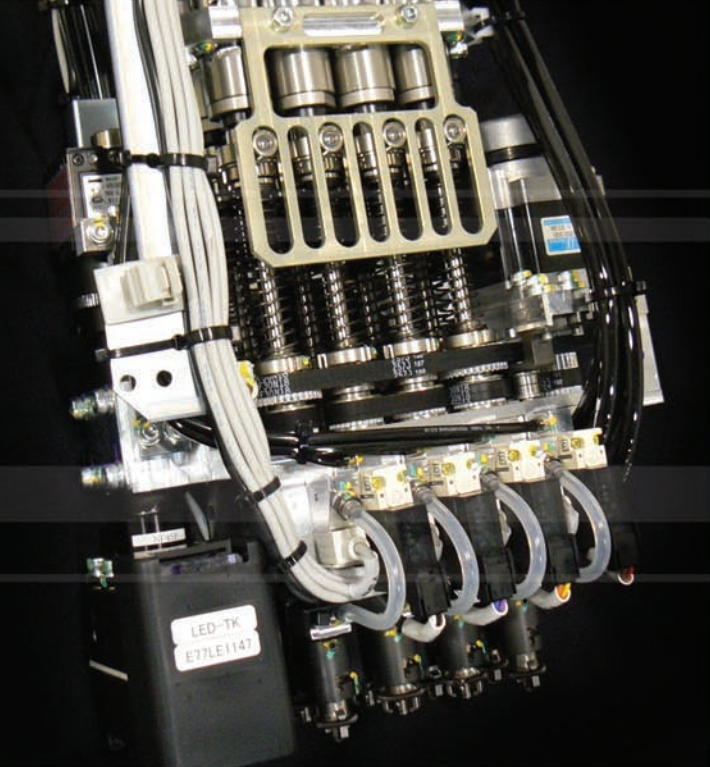

# rebuilt placement head solutions

refurbishment  
solutions

Ensure that your Panasonic machine maintains the highest placement accuracy by exchanging your current placement heads with Panasonic Certified Rebuilt Placement Heads.

Panasonic Certified Rebuilt Placement Heads increase your productivity exponentially:

- Reduced maintenance overall, increased time for your production
- Decreased downtime means higher profits
- Only 100% OEM parts are used
- Increased accuracy by 45% when included with a field tune up
- No work needed on your end—each head is rebuilt by factory-trained and certified engineers
- Pure Panasonic quality—no third parties or sub-contractors involved

Part Numbers for Rebuilt Placement Heads

CM402 (individual head: light)	RN610007613AA
CM402 (individual head: heavy)	RKXFY002LA00
CM402 (individual head: multi-function)	RKXFY005AA00
MSR machine (individual head)	R104671010016
MSR machine (set of 16 heads)	R104671010016S
MV2F, MV2V machines (individual head)	R104271010009
MV2F, MV2V machines (set of 12 heads)	R104271010009S

# the Panasonic Quality Guarantee

Each head is completely disassembled to its basic parts, cleaned, inspected and reassembled using a 30-point inspection check sheet to ensure every head meets factory specifications. After assembly, each head is completely calibrated to original factory specifications.